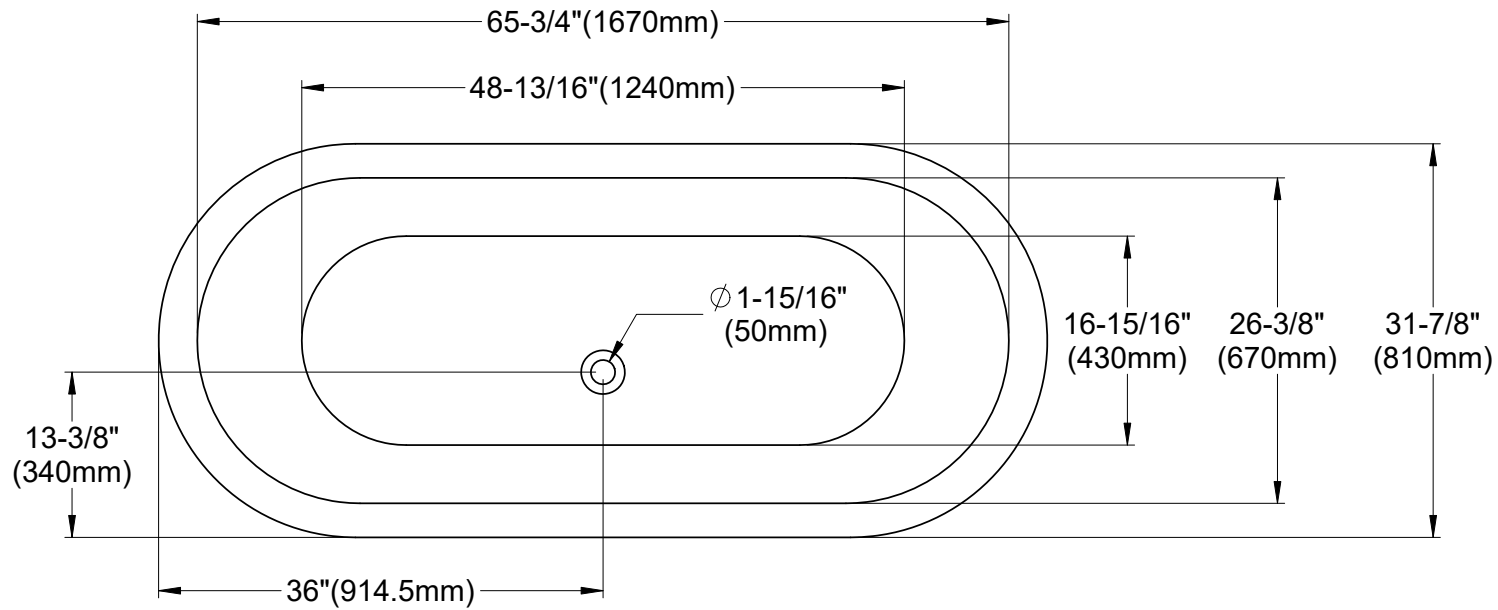

VCT7DE7232NL1,2,5,8,W

72" Cast Iron Clawfoot Bathtub

M10 x 20 (4 pcs)

Section A-A