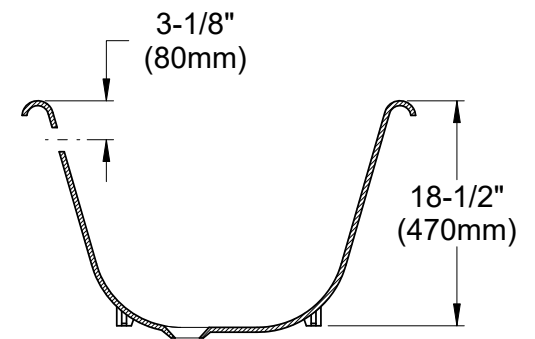

VCT7DE7232NL1,2,5,8,W

72" Cast Iron Clawfoot Bathtub

M10 x 20 (4 pcs)

Section A-A