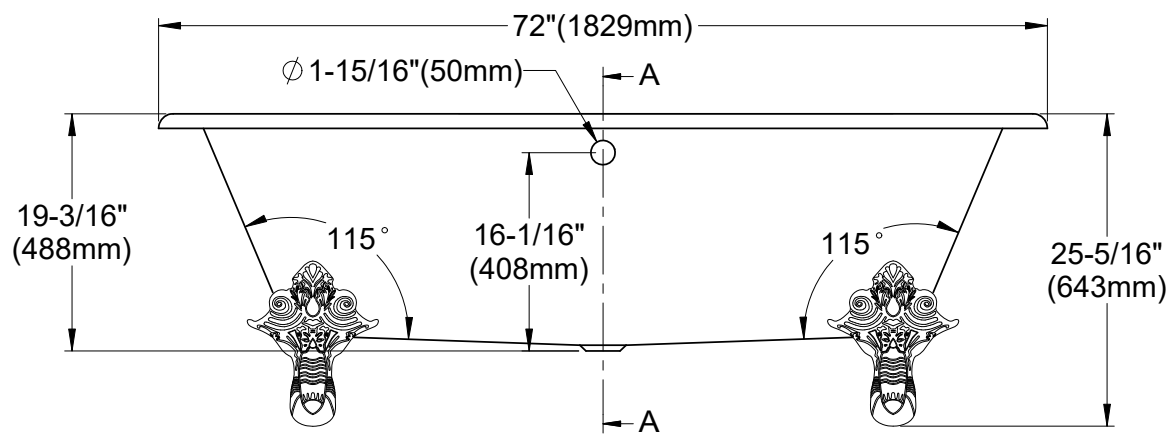

VCT7DE7232NL1,2,5,8,W

72" Cast Iron Clawfoot Bathtub

M10 x 20 (4 pcs)

Section A-A